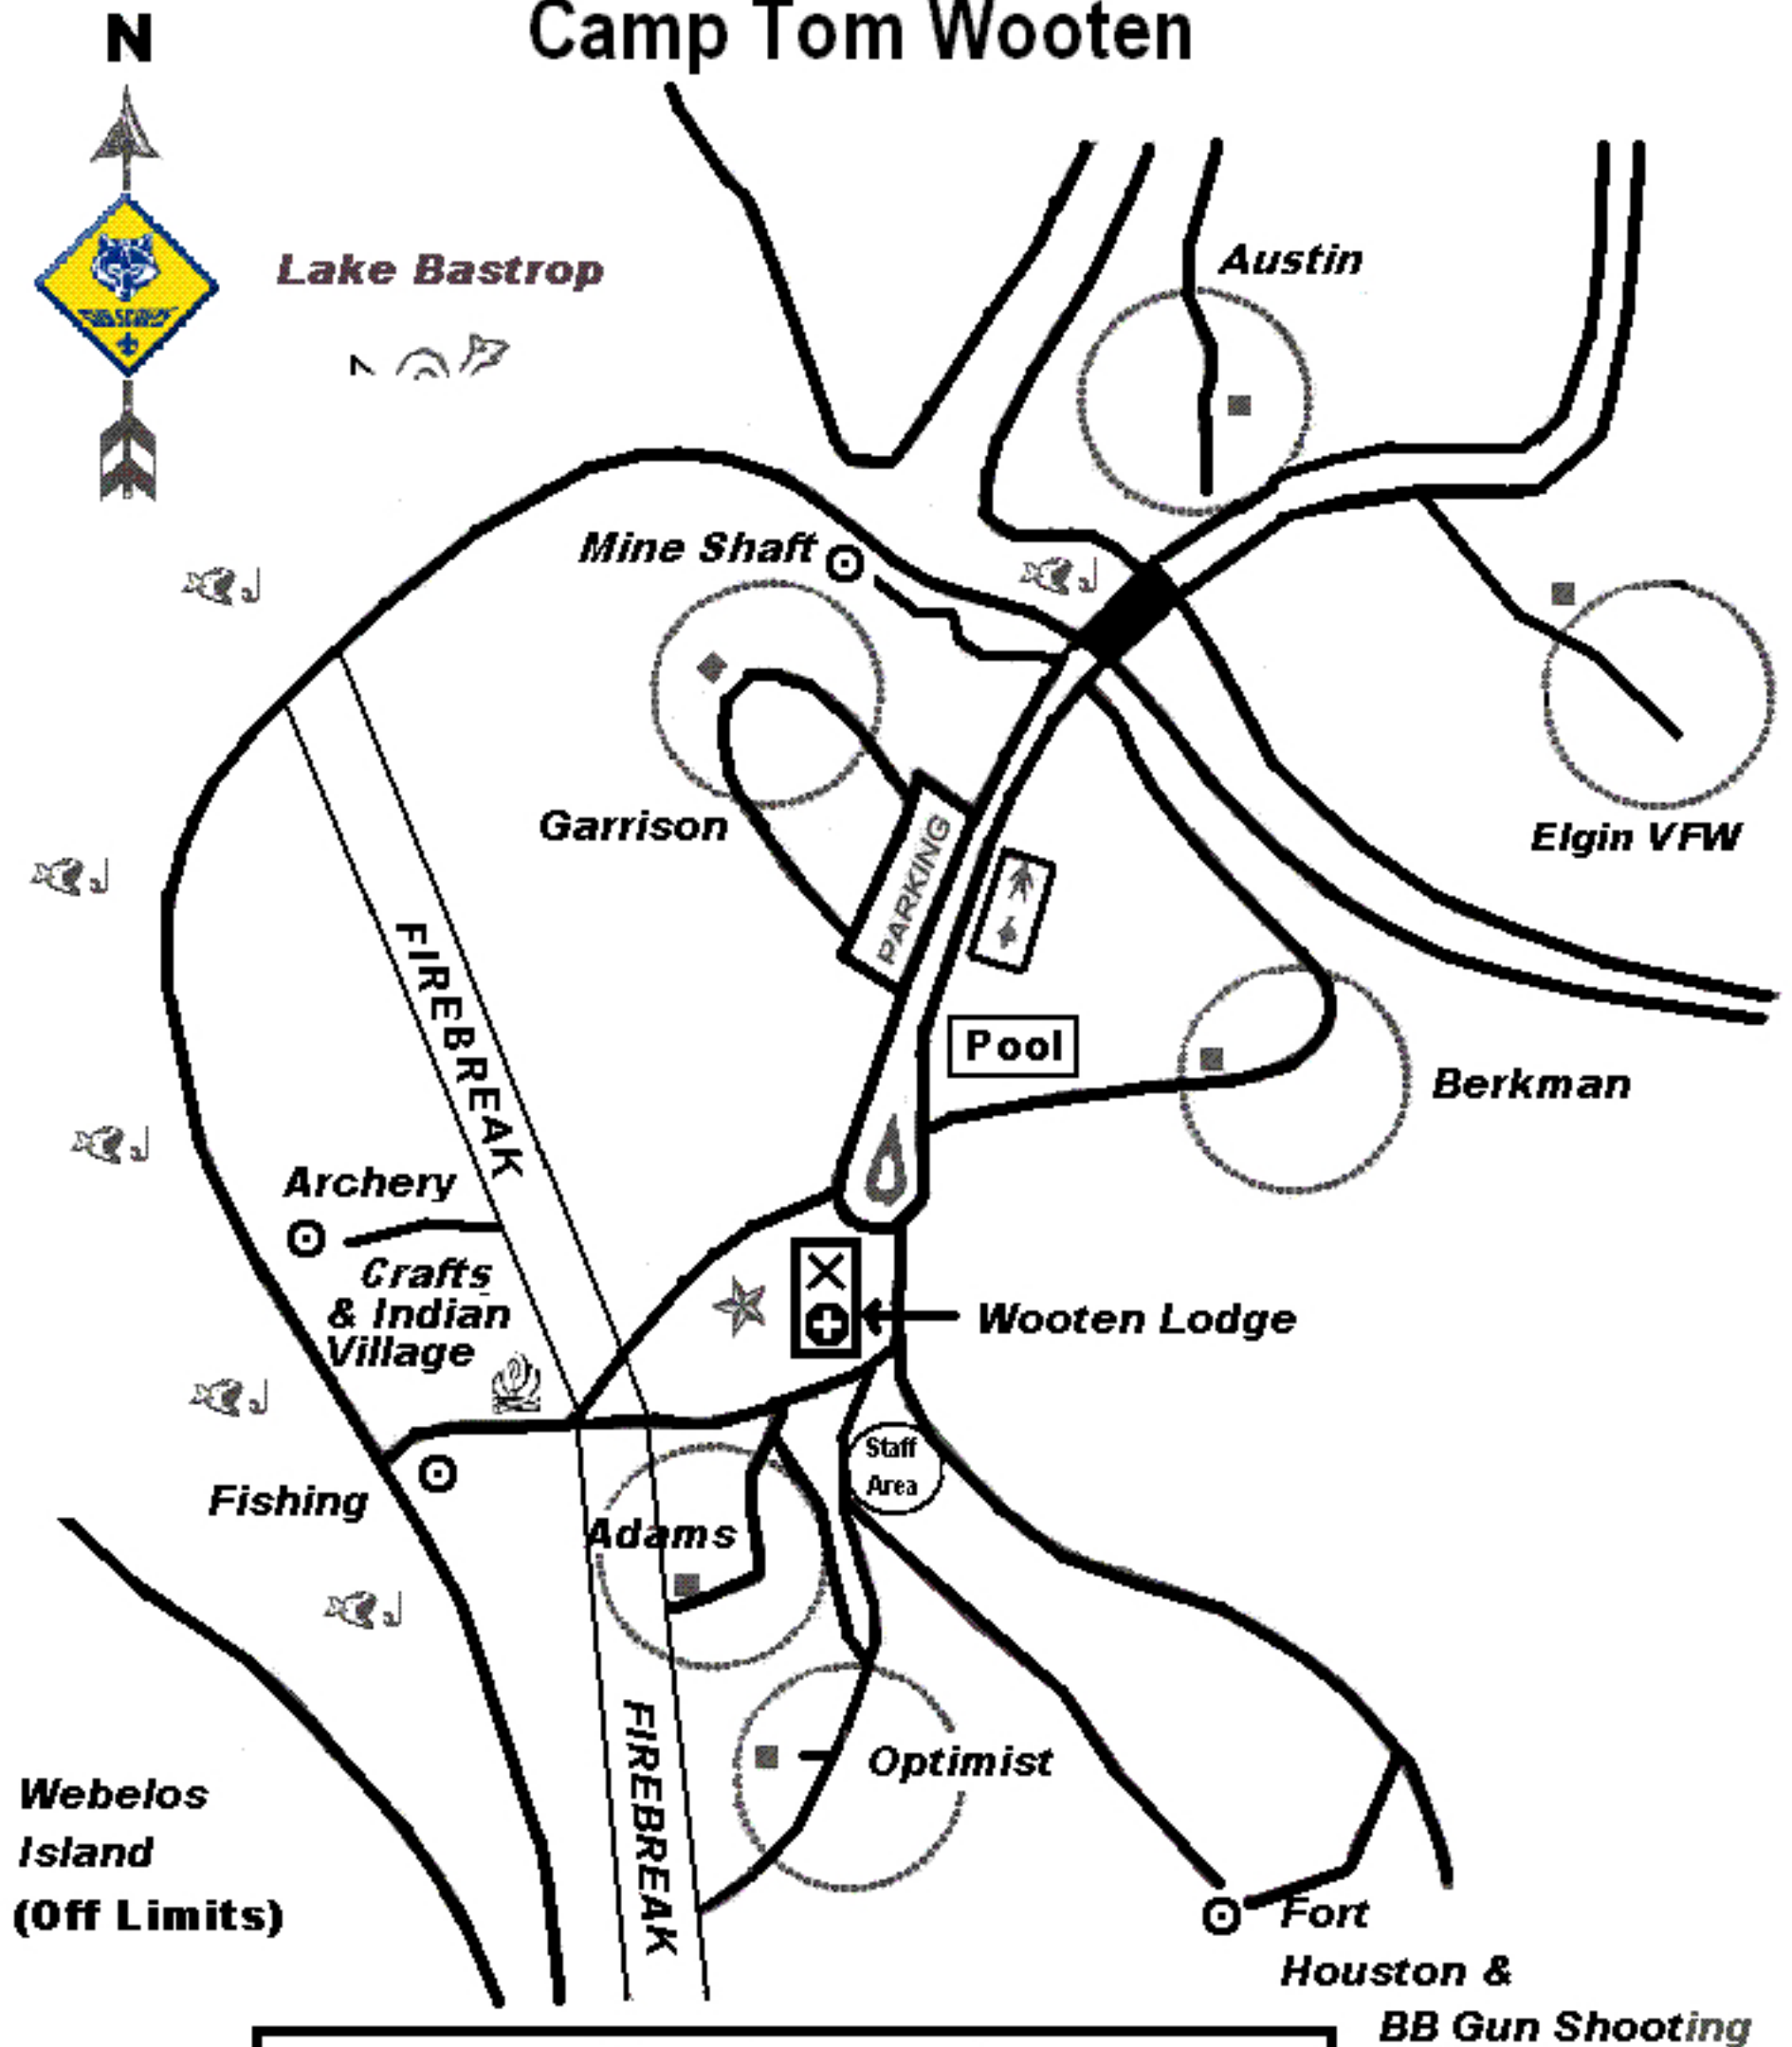

Cub World

Camp Tom Wooten

Map Legend			
⊙	Program Areas	♂ ♀	Indoor Showers/Restrooms
○	Campsites	■	Laterines (Except Garrison)
🔥	Campfire Ring	⊕	First Aid
X	Dining Hall	🐟	Fishing
★	Flag Ceremony / Emergency Gathering Area		